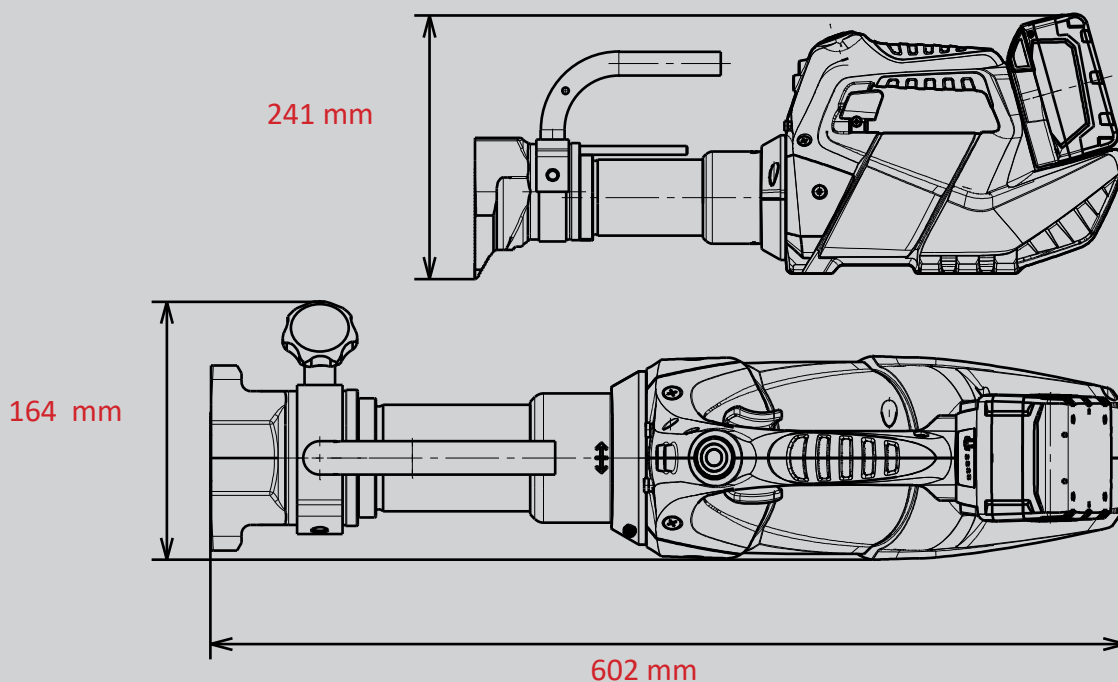

DOOR OPENER DO 140 MK2 E-FORCE3

EFORCE3

Part no.
1101946

-  **CHARGE**
-  **HANDLE**
-  **SPEED CONTROL**
-  **LED LIGHTS**

Technical specifications:

Closed length (retracted)	602 mm
Final length (extended)	742 mm
Weight (ready to use)	13,1 kg
Dimensions	602 x 164 x 241 mm
Max. lifting capacity	105 kN
Stroke	140 mm